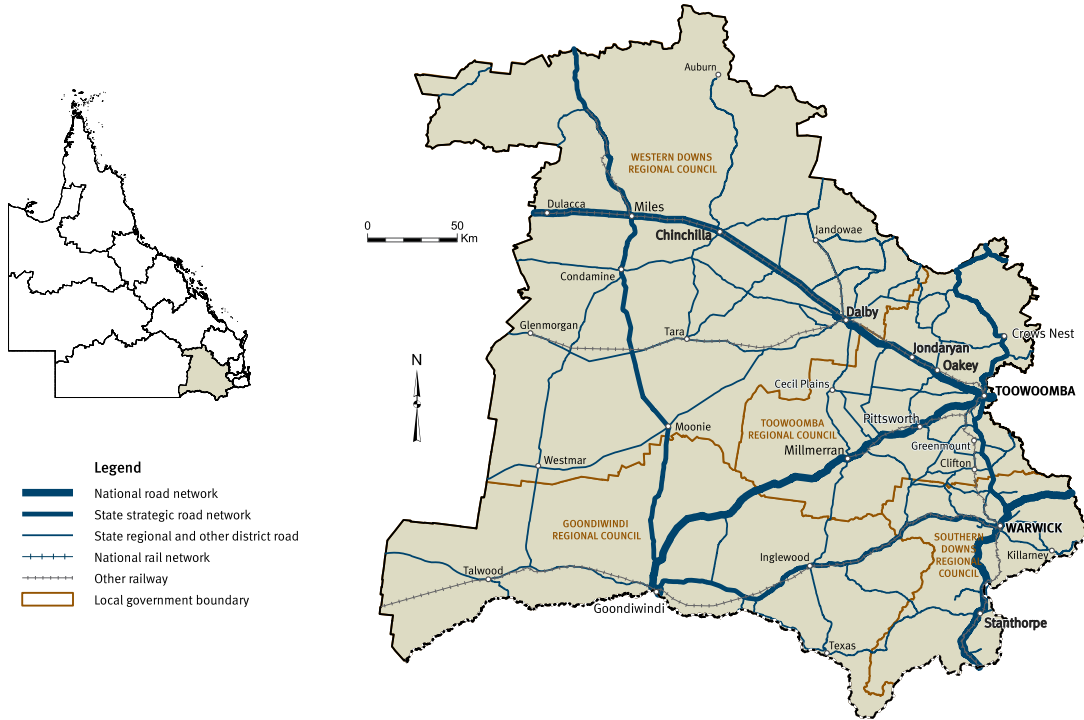

# Darling Downs Road Facts

2010-11

## Area profile

- Area:** 77 389km<sup>2</sup>, extending from Miles in the north to the New South Wales border in the south, and from Crows Nest, Toowoomba and Warwick in the east to Glenmorgan in the west.
- Population:** Around 231 600.
- Industries:** Grain, cotton, cattle, wool, fruit, tourism, energy.